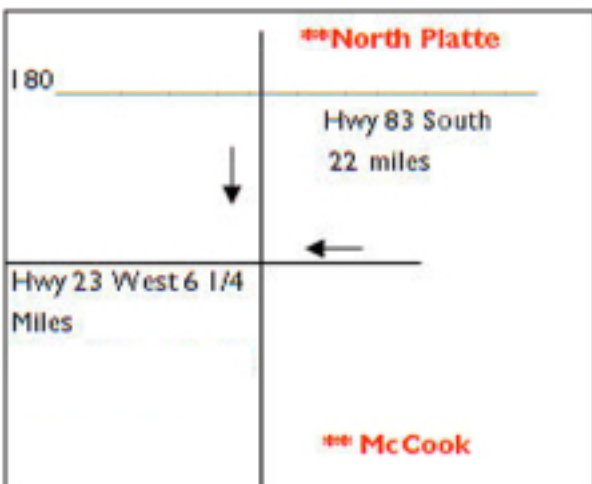

DIRECTIONS TO MCDERMOTT'S
33412 SOUTH SOMMERSET ROAD
WELLFLEET, NE 69170

When traveling from East or West on Interstate I-80
choose exit 177/North Platte, NE

Turn RIGHT/South on US Highway 83 / NE-70 if you
are coming from the West

Turn LEFT/South on US Highway 83 / NE-70 if you
are coming from the East

Continue SOUTH 29.2 miles

Turn RIGHT/West onto Nebraska Highway 23 for 6.0
miles

Turn RIGHT onto S. SOMERSET RD. 0.3 miles

End at 33412 S. Somerset Rd